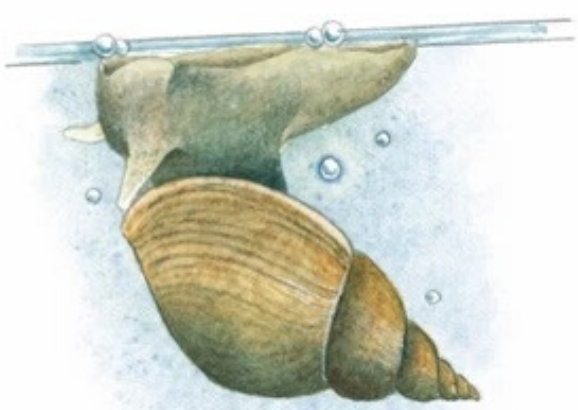

FAMILY NATURE ACTIVITIES WITH GLENVEAGH NATIONAL PARK

DISCOVER POND INSECTS

HAVE A LOOK IN A POND TO SEE IF YOU CAN FIND ANY OF THESE CREATURES!

WATER HOG LOUSE

Feeds on decaying matter; also known as the water slater. Looks like a leggy woodlouse

COMMON BLACK DIVING BETLE

Predator. Shiny black body, 10mm long; red antennae and front legs.

DAMSELFLY NYMPH

Predator. Slender body, about 20mm long; three long flattened 'tails' at the end of the abdomen

GREAT POND SNAIL

Grazes on algae and rotting matter. The largest pond snail. Grows its shell up to 5cm long

POND SKATER

Predator & Scavenger
Glides across surface on long legs. Flies well; rapidly colonises new ponds