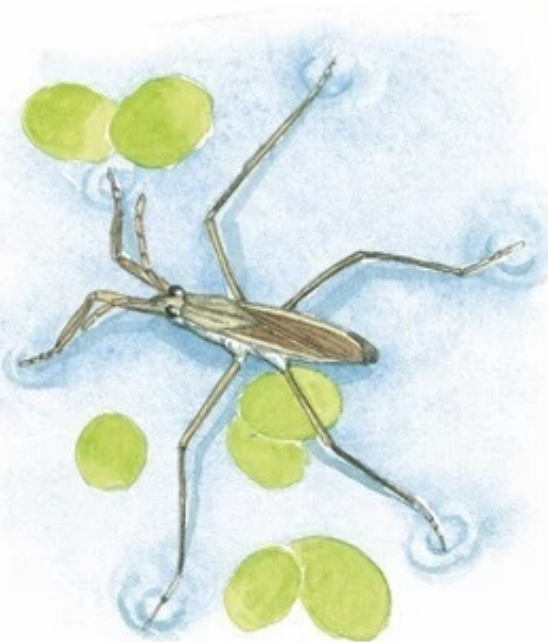

FAMILY NATURE ACTIVITIES WITH GLENVEAGH NATIONAL PARK

DISCOVER POND INSECTS

HAVE A LOOK IN A POND TO SEE IF YOU CAN FIND ANY OF THESE CREATURES!

WATER HOG LOUSE

Feeds on decaying matter; also known as the water slater. Looks like a leggy woodlouse

COMMON BLACK DIVING BETLE

Predator. Shiny black body, 10mm long; red antennae and front legs.

DAMSELFLY NYMPH

Predator. Slender body, about 20mm long; three long flattened 'tails' at the end of the abdomen

GREAT POND SNAIL

Grazes on algae and rotting matter. The largest pond snail. Grows its shell up to 5cm long

POND SKATER

Predator & Scavenger
Glides across surface on long legs. Flies well; rapidly colonises new ponds

MIDGE LARVAE

Feed on algae and decaying matter. Also known as bloodworms due to their bright red coloration